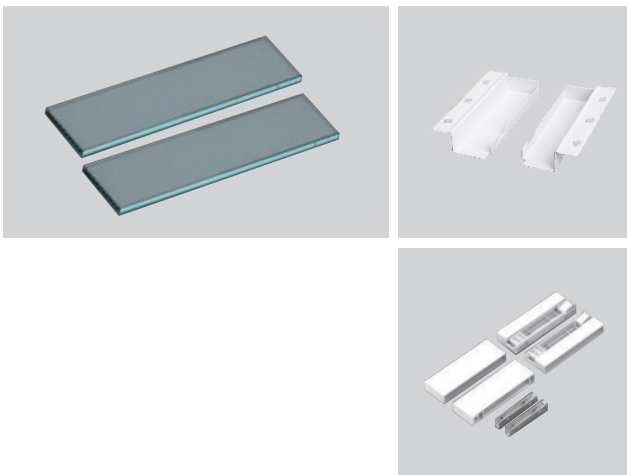

## GLASS & CLIP (8") (With Temper Glass)

SIZE	DESCRIPTION
500mm X 8inch	Toughened Glass
500mm X 8inch	Toughened Glass

- ▶ Made From High Density Steel. Finish White.
- ▶ Required Carcase Size: 8 Inch
- ▶ Made With High Class Precision. High Corrosion Resistance.
- ▶ High Load Capacity To Store All Kitchen Products Easy Installation And For Effortless Closing Long Lasting Durable Mechanism, Smooth Click Mechanism To Remove Drawer.
- ▶ Available Size: 20 inch,  
Height :- 8 Inches,  
Color:- Silky White & Iron Grey